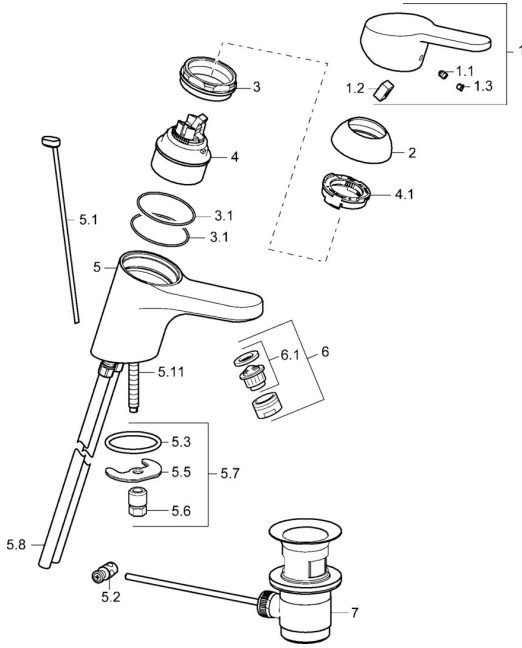

EAN: 4015474135130
static.hansa.com/01402173

Spare parts

SP01402173

	Name	Code
1	Lever, L=110 Chrome Discontinued	01580076
1	Lever, L=86 mm Chrome	01580073
1.1	Screw, M5x8, SW2.5	59904755
1.2	Bushing	59904778
1.3	Symbol plug Grey	59912112
2	Covering cap Chrome	59913068
3	Screw, M50x1, SW45	59913069
3.1	O-ring, d 48x2	59913072
4	Cartridge, 4.8 eco	59904601
4	Cartridge, 4.8 Eco-Top	59911431
4.1	Hot water limiter	59904759
5.1	Pop-up operating rod Chrome	59913067
5.2	Swivel joint	59904624
5.3	O-ring, 42x3.5	59904764
5.5	Fixing plate	59904765
5.6	Screw, M8x1, SW13	59904766
5.7	Fixing set	59910749
5.8	Pipe	59913070
5.11	Fixing screw, M8x1, L=140	59912474
6	Aerator, M24x1 STD HC A Chrome	59902366
6	Aerator, M24x1 (2011-)	59913739
6.1	Aerator, M22/24 A	59902081
7	Pop-up waste Chrome	59904620
N.I.	Washer with chain holder	59902219
N.I.	Flexible pipe	59913071
N.I.	Key, SW45/SW50	59905190