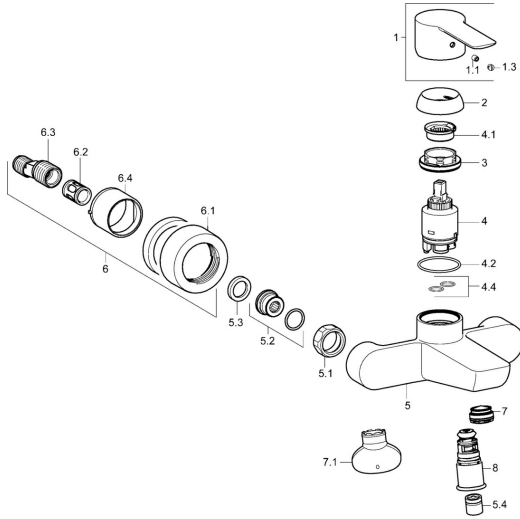

EAN: 4015474248601
static.hansa.com/06742103

Spare parts

SP06742103

| | Name | Code |
|------|--|----------|
| 1 | Lever Chrome | 59913650 |
| 1.1 | Screw, M5x8, SW2.5 | 59904755 |
| 1.3 | Symbol plug Grey | 59912112 |
| 2 | Covering cap, 33x3 mm Chrome | 59912504 |
| 3 | Tightening nut, M40x1, SW30 | 59913210 |
| 4 | Cartridge, 3.5 Classic | 59913075 |
| 4 | Cartridge, 3.5 Eco | 59912324 |
| 4.1 | Temperature adjustment limiter | 59912325 |
| 4.2 | O-ring, d 28.24x2.62 Discontinued | 59912590 |
| 4.4 | O-ring, d 10.10x1.60 Discontinued | 59905072 |
| 5.1 | Connection nut, G3/4, AF30 | 59902230 |
| 5.2 | Connector | 59913400 |
| 5.3 | Retaining ring, 23.9x15.2x2 | 59902689 |
| 5.4 | Non-return valve | 59905714 |
| 6.1 | Cover flange | 59913105 |
| 6.2 | Silencer | 59904792 |
| 6.3 | Eccentric connector, G3/4xG1/2, DN15 | 59910254 |
| 6.4 | Cover sleeve | 59913106 |
| 7 | Aerator, M24x1 C | 59913131 |
| 7.1 | Key for aerator, M24x1 | 59913134 |
| 8 | Diverter Chrome | 59913101 |
| N.I. | Key, SW30/34 | 59912108 |