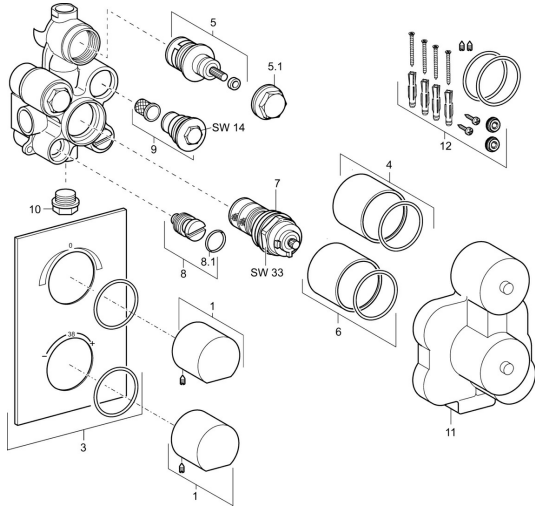

EAN: 4015474209985
static.hansa.com/08070101

Spare parts

SP08070101

	Name	Code
1	Handle Chrome	59913925
3	Cover plate Chrome	59913924
4	Cover sleeve Chrome	59913926
5	Headpart	59913929
5,1	Eye screw Discontinued	59913928
6	Cover sleeve Chrome	59913927
7	Thermostatic element, DN20	59913060
8	Shut-off valve Discontinued	59913931
9	Non-return valve	59913930
10	Plug, G1/2 Discontinued	59913932
12	Sealing kit	59913935